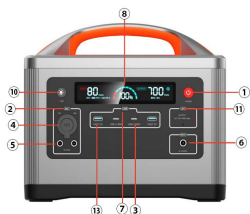

SPECIFICATION

TECHNICAL DATA SHEET

3 > Product Introduction

1. Main Power Button
2. DC Power Button
3. USB-C PD Output Port
4. DC 12V Car Cigarette Lighter Output Port
5. DC 12V Output Port
6. Charging Port(DC Input)
7. USB Power Button
8. LCD Screen
9. LED Light
10. LED Light Button
11. AC Power Button
12. AC Output Port
13. USB-A Output Port

4 > Packing Information

700W Portable Power Station×1

Cigarette Lighter Cable×1

User Manual×1

AC Adaptor (Including AC Charging Cable)×1

DC to MC4 Cable x 1

1

2

3