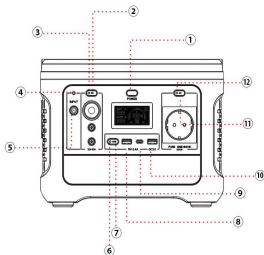

SPECIFICATION

TECHNICAL DATA SHEET

3 > Product Introduction

13. Input power
14. Output power
15. Display percentage of input power

1. Power click on / off
2. DC output on key, click on / off
3. DC output indicator
4. DC charging indicator
5. DC input charging
6. USB output indicator
7. USB output key, click switch
8. USB2.0 output
9. USB-C 65W output
10. QC 18w output
11. AC output on key, click on / off
12. AC working indicator

4 > Packing Information

600W Portable Power Station×1
Car Charger×1

AC Power Adaptor ×1
User Manual x 1

Item	Quantity	G.W / CTN	Carton Size
CET-DY600	1 PCS/CTN	6.7 kg	328*228*118mm

5 > Warranty (1-Year-Limited)

The manufacturer's warranty is void under the following circumstances but not limited to:

- Improper or inadequate maintenance or modification.
- Accident, misuse, abuse, contamination, or other external causes.
- The use of unspecified adapter and accessories.
- Damages that occurs as a result of one's failure to follow the instructions.

6 > Company Information

Camel Electronic Technology Co., Ltd.

Email: info@camelet.com

Official Website: <https://www.camelet.com>