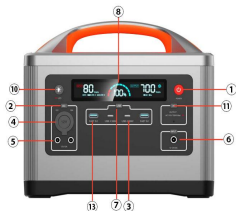

SPECIFICATION

TECHNICAL DATA SHEET

3 > Product Introduction

1. Main Power Button
2. DC Power Button
3. USB-C PD Output Port
4. DC 12V Car Cigarette Lighter Output Port
5. DC 12V Output Port
6. Charging Port(DC Input)
7. USB Power Button
8. LCD Screen
9. LED Light
10. LED Light Button
11. AC Power Button
12. AC Output Port
13. USB-A Output Port

4 > Packing Information

500W Portable Power Station×1
Cigarette Lighter Cable×1
User Manual×1

AC Adaptor (Including AC Charging Cable)×1
DC to MC4 Cable x 1

1

2

3