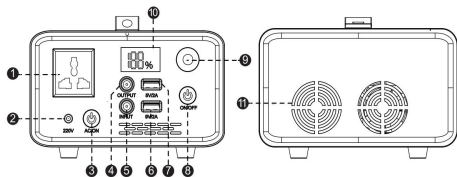

SPECIFICATION

TECHNICAL DATA SHEET

3 > Product Introduction

1. AC220V output socket
2. 220V status LED
3. AC inverter switch
4. DC5.5 output:12V-16.8V 5A
5. DC5.5 input:16.8V -3A
6. USB output: 5V/2.0A 9V/2.0A 12V/1.5A
7. USB output 5V-2.0A
8. DC control switch
9. LED lights
10. Display screen
11. Cooling fan

4 > Packing Information

1. 1300W Portable Power Station x 1
2. User Manual x 1
3. Packaging outer box x 1
4. AC Adaptor (Including AC Charging Cable) x 1
5. Certificate of conformity x 1
6. Type C data cable x 1

Item	Quantity	G.W / CTN	Carton Size
CET-DY300	4 PCS/CTN	16.4kg	625*355*340mm

5 > Warranty (1-Year-Limited)

stances but not limited to:

- Improper or inadequate maintenance or modification.
- Accident, misuse, abuse, contamination, or other external causes.
- The use of unspecified adapter and accessories.
- Damages that occurs as a result of one's failure to follow the instructions.

6 > Company Information

Camel Electronic Technology Co., Ltd.

Email: info@camelet.com

Official Website: <https://www.camelet.com>

Camel Electronic Technology Co., Ltd